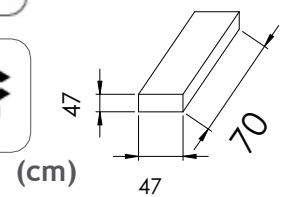

Garden BBQ

Brand: Beegarden | Model: OMT320

Watch in Action

Heat Output
(Nominal)
5.5 kW

Product
Weight
29

Featuring a 5.5 kW heating capacity, this barbecue is equipped with a special 35x35 cm cooking plate. The plate is designed with multiple temperature zones; the center is optimized for high-heat active cooking, while the outer edges serve as convenient warming areas. Designed specifically for gardens and open balconies, the barbecue can be fueled by barkless wood logs or, alternatively, wood pellets. The entire unit is coated with high-temperature resistant, smokeless black German Senotherm paint for maximum durability and an aesthetic finish.