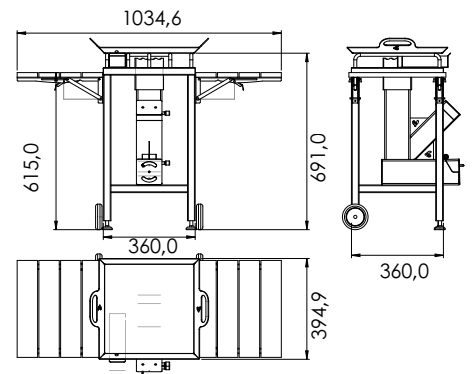

Garden BBQ

Brand: Beegarden | Model: OMT320

Watch in Action

Heat Output
(Nominal)
5.5 kW

Product
Weight
29

Featuring a 5.5 kW heating capacity, this barbecue is equipped with a special 35x35 cm cooking plate. The plate is designed with multiple temperature zones; the center is optimized for high-heat active cooking, while the outer edges serve as convenient warming areas. Designed specifically for gardens and open balconies, the barbecue can be fueled by barkless wood logs or, alternatively, wood pellets. The entire unit is coated with high-temperature resistant, smokeless black German Senotherm paint for maximum durability and an aesthetic finish.