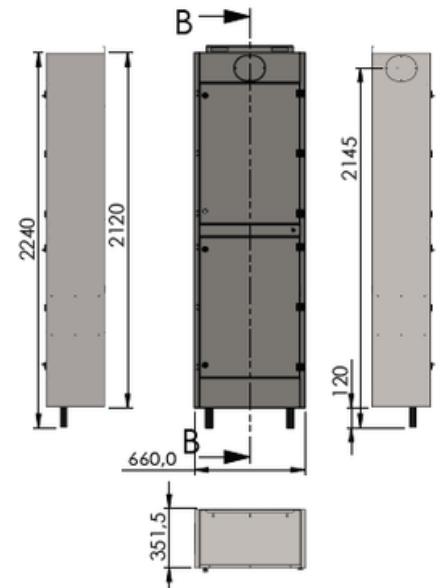

Combi Boiler Protection Cabinet

Brand: Spacebox | Model: OMT105 MAX

FIG:01

Product Weight
28 -30,5kg

FIG:05

FIG:02

FIG:03

With dimensions of 2240x600x351 mm, this protective cabinet is designed to be compatible with all combi boiler brands. Both interior and exterior surfaces are fully coated with electrostatic powder paint, with alternative color options available depending on order quantity. Shipped disassembled, it offers easy assembly. The flue outlet is designed to accommodate exhaust from four different directions. The bottom console section is adjustable according to the plumbing layout. Featuring 2 locks (FIG:03) and 3 hinges (FIG:02) on both top and bottom doors, the cabinet ensures maximum stability and security (FIG:07). Additionally, it is equipped with 2 height-adjustable legs.