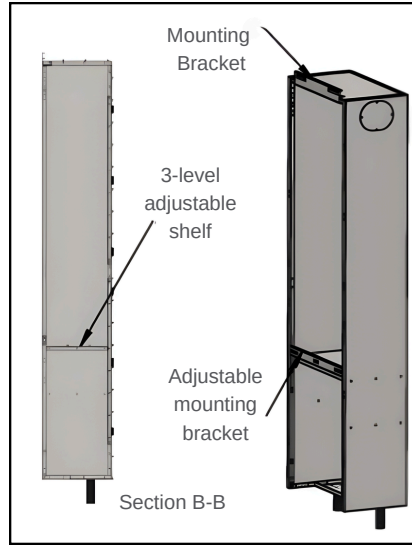

Combi Boiler Protection Cabinet

Brand: Spacebox | Model: OMT105 MAX

FIG:01

Product Weight
28 -30,5kg

FIG:05

FIG:02

FIG:03

With dimensions of 2240x600x351 mm, this protective cabinet is designed to be compatible with all combi boiler brands. Both interior and exterior surfaces are fully coated with electrostatic powder paint, with alternative color options available depending on order quantity. Shipped disassembled, it offers easy assembly. The flue outlet is designed to accommodate exhaust from four different directions. The bottom console section is adjustable according to the plumbing layout. Featuring 2 locks (FIG:03) and 3 hinges (FIG:02) on both top and bottom doors, the cabinet ensures maximum stability and security (FIG:07). Additionally, it is equipped with 2 height-adjustable legs.