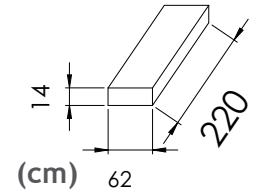

Combi Boiler Protection Cabinet

Brand: Spacebox | Model: OMT105 MAX

FIG:01

Product Weight
28 -30,5kg

FIG:05

FIG:02

FIG:03

With dimensions of 2240x600x351 mm, this protective cabinet is designed to be compatible with all combi boiler brands. Both interior and exterior surfaces are fully coated with electrostatic powder paint, with alternative color options available depending on order quantity. Shipped disassembled, it offers easy assembly. The flue outlet is designed to accommodate exhaust from four different directions. The bottom console section is adjustable according to the plumbing layout. Featuring 2 locks (FIG:03) and 3 hinges (FIG:02) on both top and bottom doors, the cabinet ensures maximum stability and security (FIG:07). Additionally, it is equipped with 2 height-adjustable legs.